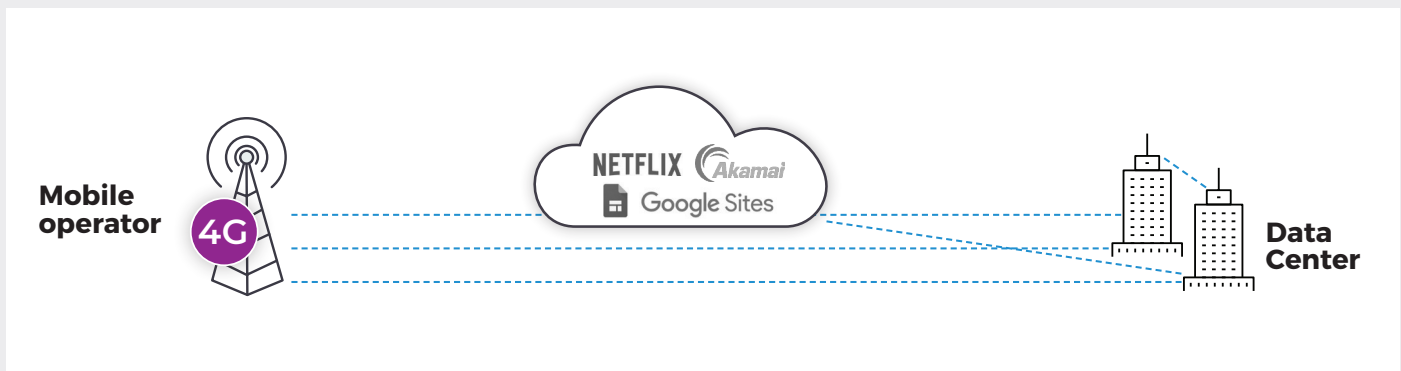

Adding proprietary overly