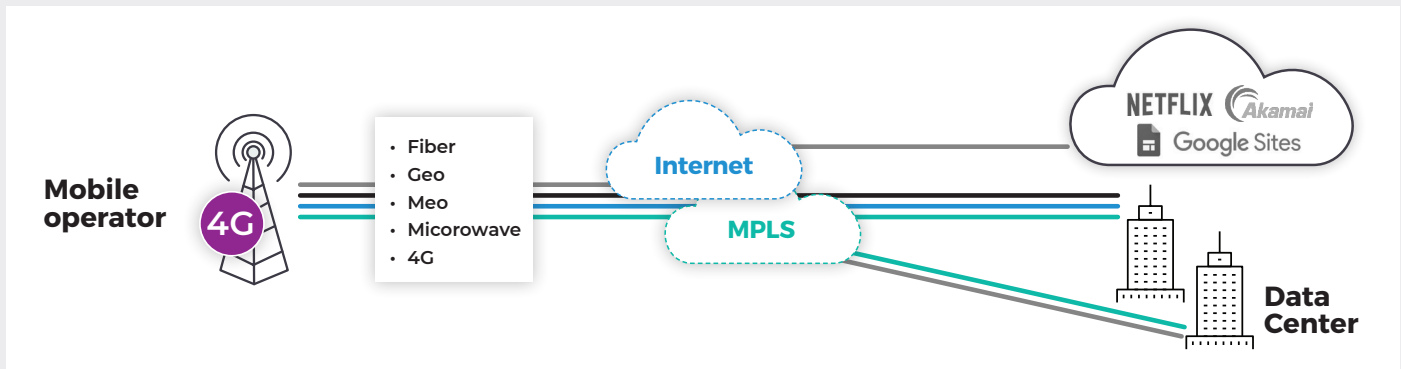

How It Works

Taking the standard SD-WAN underlay