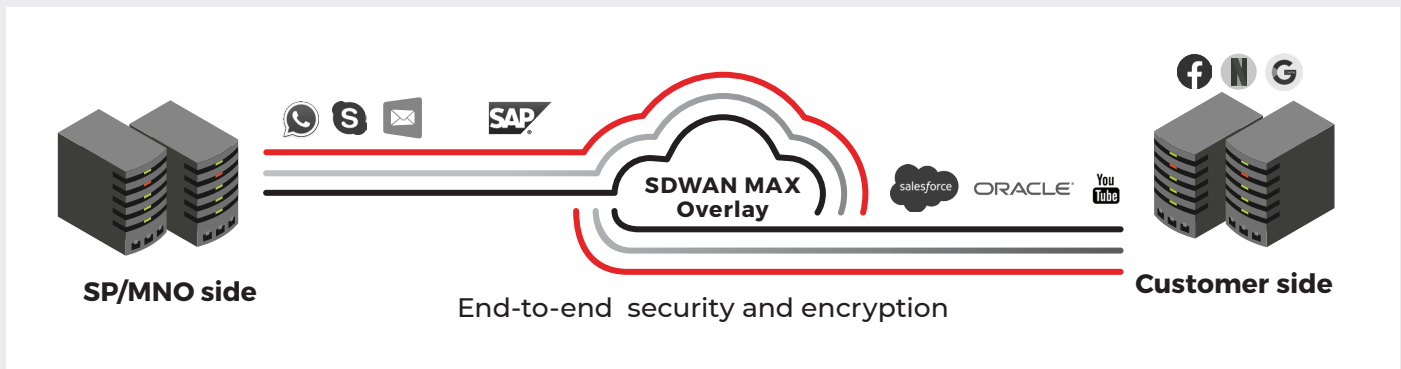

## What is SD-WAN MAX of GILAT Telecom?

The SD-WAN MAX of GILAT Telecom is a unique and smart end-to-end SD-WAN solution powered by AI and utilizing machine-learning algorithms to provide maximum stability, data transformation, capacity, and smart traffic management

### Maximum Smart Steering Management

- Smart traffic steering per application
- Simplified network management

# How It Works

Taking the standard SD-WAN underlay

Adding proprietary overly

Creating SD-WAN MAX, an end-to-end SD-WAN solution